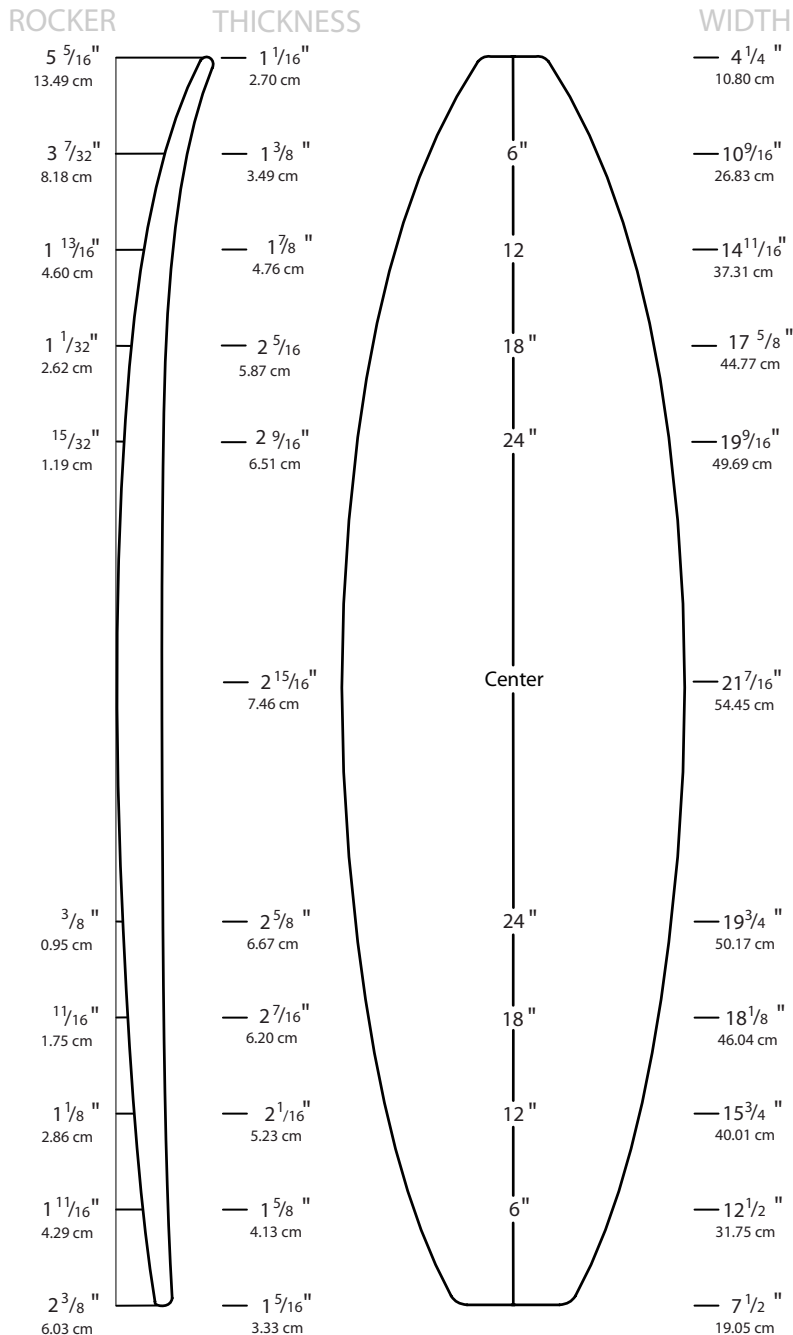

Call (310) 225-6774 or visit www.usblanks.com

6'6" EA

Overall Bottom Length: 6' 6 1/2" (199.39 cm)

Tip-to-tip Deck Length: 6' 5 1/2" (196.85 cm)

Maximum Width: 21 7/16" (54.45 cm)

Maximum Thickness: 2 15/16" (7.46 cm)

Displacement: 1.663 ft³ (47.1 L)

Introduced: July 2006

Rockers: Natural

-1/8N +1/4T15

+1/4T12

Shaper's Comments: This fills the gap between the 6'3" EA and the 6'9" EA.

ALSO AVAILABLE IN
GREEN
FOAM®

Designed and shaped by: **Eric Arakawa**